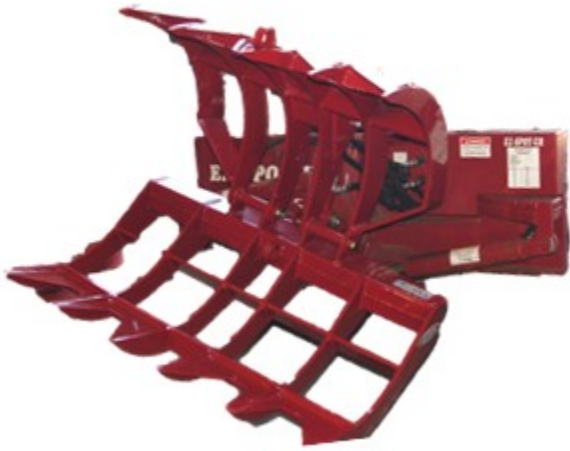

SOLARIS ROCK & BRUSH GRAPPLE

Quality Attachments, Parts & Customer Service

The Rock & Brush Grapple is a great, cost-effective attachment for handling awkwardly shaped and large items, poles, pipes, concrete, trees – you name it! You can manipulate the items by rotating them up to 200 degrees. Save time and money!

EZ-0009 Rock & Brush Grapple

SOLARIS ROCK & BRUSH GRAPPLE

Quality Attachments, Parts & Customer Service

Fits on all Skid Steers & Tractors with a Universal Quick Attach Plate!

APPLICATIONS

- Hazardous waste removal
- Oil & Gas Industry
- Scrap Yard
- Recycling
- Pipeline
- Concrete
- Government