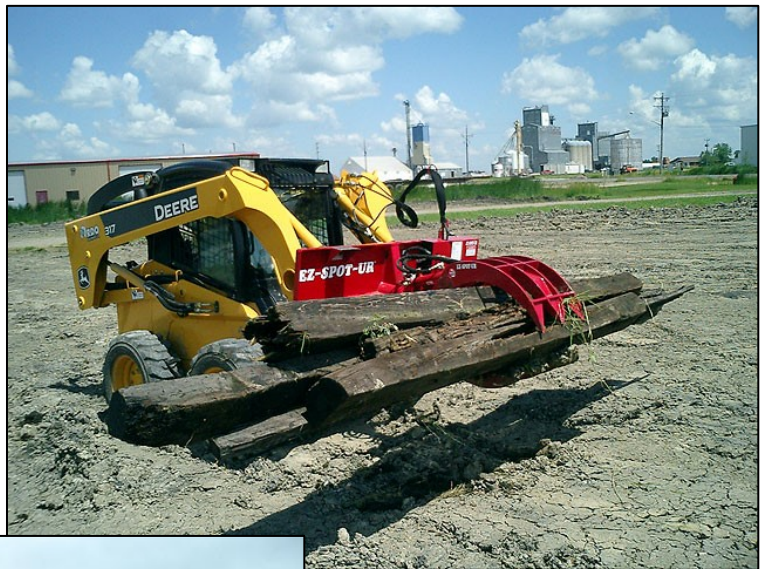

SOLARIS ROCK & BRUSH GRAPPLE

Quality Attachments, Parts & Customer Service

The Rock & Brush Grapple is a great, cost-effective attachment for handling awkwardly shaped and large items, poles, pipes, concrete, trees – you name it! You can manipulate the items by rotating them up to 200 degrees. Save time and money!

EZ-0009 Rock & Brush Grapple

SOLARIS ROCK & BRUSH GRAPPLE

Quality Attachments, Parts & Customer Service

Fits on all Skid Steers & Tractors with a Universal Quick Attach Plate!

APPLICATIONS

- Hazardous waste removal
- Oil & Gas Industry
- Scrap Yard
- Recycling
- Pipeline
- Concrete
- Government