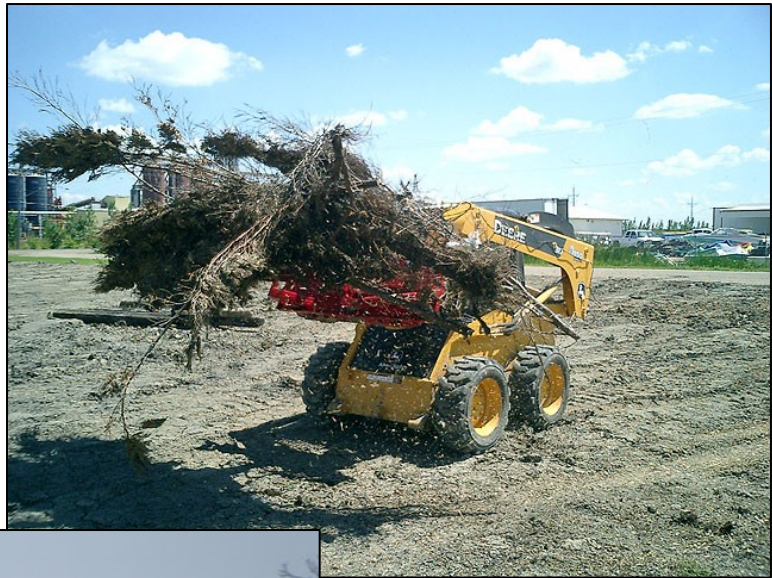

SOLARIS ROCK & BRUSH GRAPPLE

Quality Attachments, Parts & Customer Service

The Rock & Brush Grapple is a great, cost-effective attachment for handling awkwardly shaped and large items, poles, pipes, concrete, trees – you name it! You can manipulate the items by rotating them up to 200 degrees. Save time and money!

EZ-0009 Rock & Brush Grapple

SOLARIS ROCK & BRUSH GRAPPLE

Quality Attachments, Parts & Customer Service

Fits on all Skid Steers & Tractors with a Universal Quick Attach Plate!

APPLICATIONS

- Hazardous waste removal
- Oil & Gas Industry
- Scrap Yard
- Recycling
- Pipeline
- Concrete
- Government